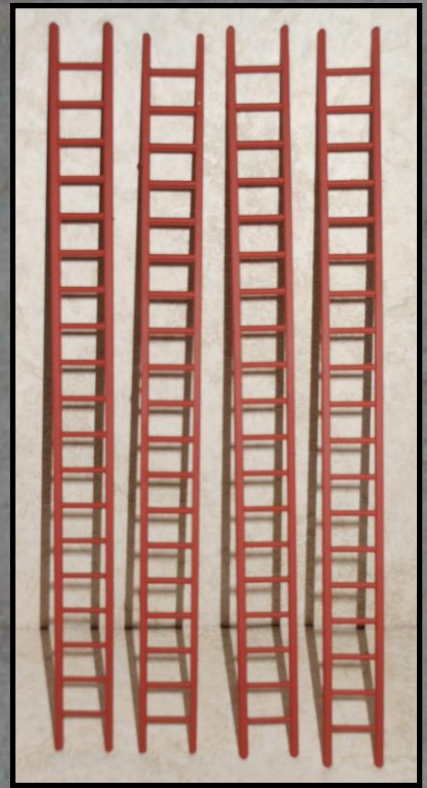

#1090

#1030

#1031

#1032

#1033

#3061

#3062

#3064

#3045

#3046

#3047

#3048

#3049

#3050

#1091

#1092

Oil drums
(4-pack) #550

Fire hydrant
(4 pack) # 556

JUST PLAIN FOLK ACCESSORIES - Signature Series

MY CODE #	DISCRIPTION	RETAIL USA	PIECES IN UNIT
543	MAIL BOXES	\$9.00	2
544	SODA MACHINE	\$6.00	1
547	CRATES (brown) to be made in 2013	\$10.00	6
548	CRATES (gray)	OUT OF STOCK	6
549	TRASH CAN	\$10.00	4
550	OIL DRUM	\$10.00	4
541	WORK BENCH yellow	OUT OF STOCK	2
542	WORK BENCH (green)	\$10.00	2
546	BARREL WITHN ROPE BANDS	\$10.00	4
545	BARREL WITH SILVER BANDS	\$10.00	4
552	WAGON WHEELS (set of 4)	\$12.00	4
553	WAGON WHEELS (unpainted set of 4)	\$10.00	4
551	ASSORTED 4 PACK OF # 546, 545, 549, 550 (1) OF EACH	\$10.00	4
556	FIRE HYDRANT IN RED	\$10.00	4
555	WHITE PORCH CHAIR	\$12.00	4
554	WAGON WHEELS WITH ANVIL	\$10.00	2+1
MY CODE #	DISCRIPTION	RETAIL USA	PIECES IN UNIT
540	PARK BENCH ... (painted and built)	\$12.00	2
531	DIRTY SACKS	\$8.00	6
532	FARM BALES OF HAY	\$8.00	6
535	LONG LADDER	\$8.00	4
534	2 SACKS , 2 HAY, 2 BLACK LADDERS	\$8.00	6
537	METAL WAGON WHEELS (unpainted)	OUT OF STOCK	4
536	OLD RUSTY WASH TUBS	OUT OF STOCK	2

Black short ladders (4-pack) - #534

Long ladders 10" long
(4-pack) - 535

Hay bales
(6-pack) - # 532

Benches (2-pack) - # 540

Rusty tub comes
as you see it.
(2-pack) - # 536

Work bench (2-pack) - #541

Assorted "Dirty" sacks
(6-pack) - # 531