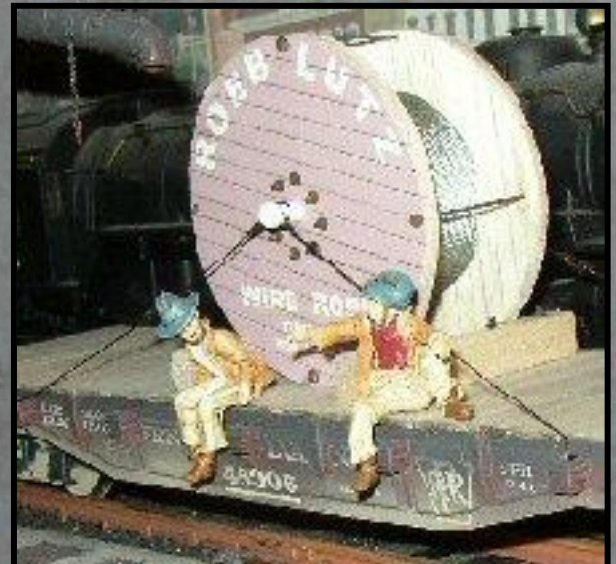

#3091

#4003

#4004

#2000

#2001

Hobo with scratch built satchel that can just be seen on the floor of the boxcar, by Peter Bunce

Hobo with added bottle, by Peter Bunce

How I come up with ideas.....